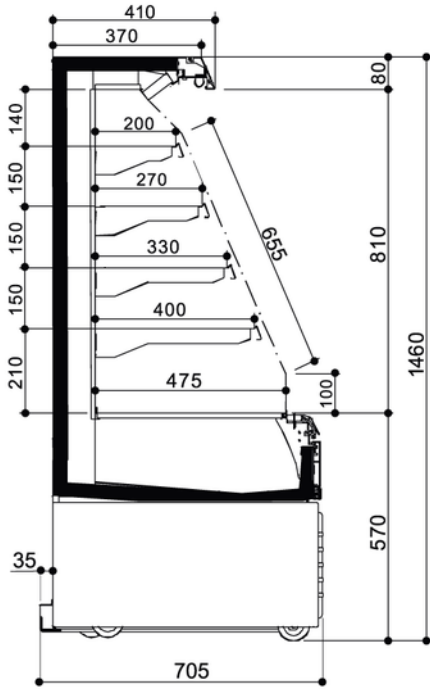

Plug-in cabinets OPERA SV GREEN

Product categories

Technical features

OPERA SV GREEN			
OPERA SV GREEN			
	700	937	1250
	•	•	•

Legend

 Meat	 Chicken	 Fish	 Pre-packed fish
 Delicatessen	 Cheese	 Dairy products	 Gastronomy
 Pastries	 Pre-packed fruit and vegetables	 Fruits and Vegetables	 Sandwiches
 Drinks	 Pizza	 Bread	 Frozen food and ice cream
 Off-cycle defrost	 Electric defrost	 Hot-gas defrosting system	 Manual defrost
 Ventilated	 Static	 Incorporated condensing unit	 Remote condensing unit
 Bagnomaria	 Ceramic glass	 Ice	 VSD Inverter technology
 LED lighting	 Zero C doors	 High efficiency fans	 R290 Propane refrigerant gas (R290)
 R134a R-134a - 400V/3PH/50Hz	 R404A R404A - 400V/3PH/50Hz	 R744 R744 - 400V/PH/50Hz	 Compressor hermetic reciprocating
 Hermetic scroll compressor	 Semi-hermetic reciprocating compressor	 VSD Inverter technology	 External installation
 Machinery room	 Soundproof housing	 On board condenser	 Remote condenser
 DUAL Medium & Low temperature	 Technokleen	 Thin Tech	 EB